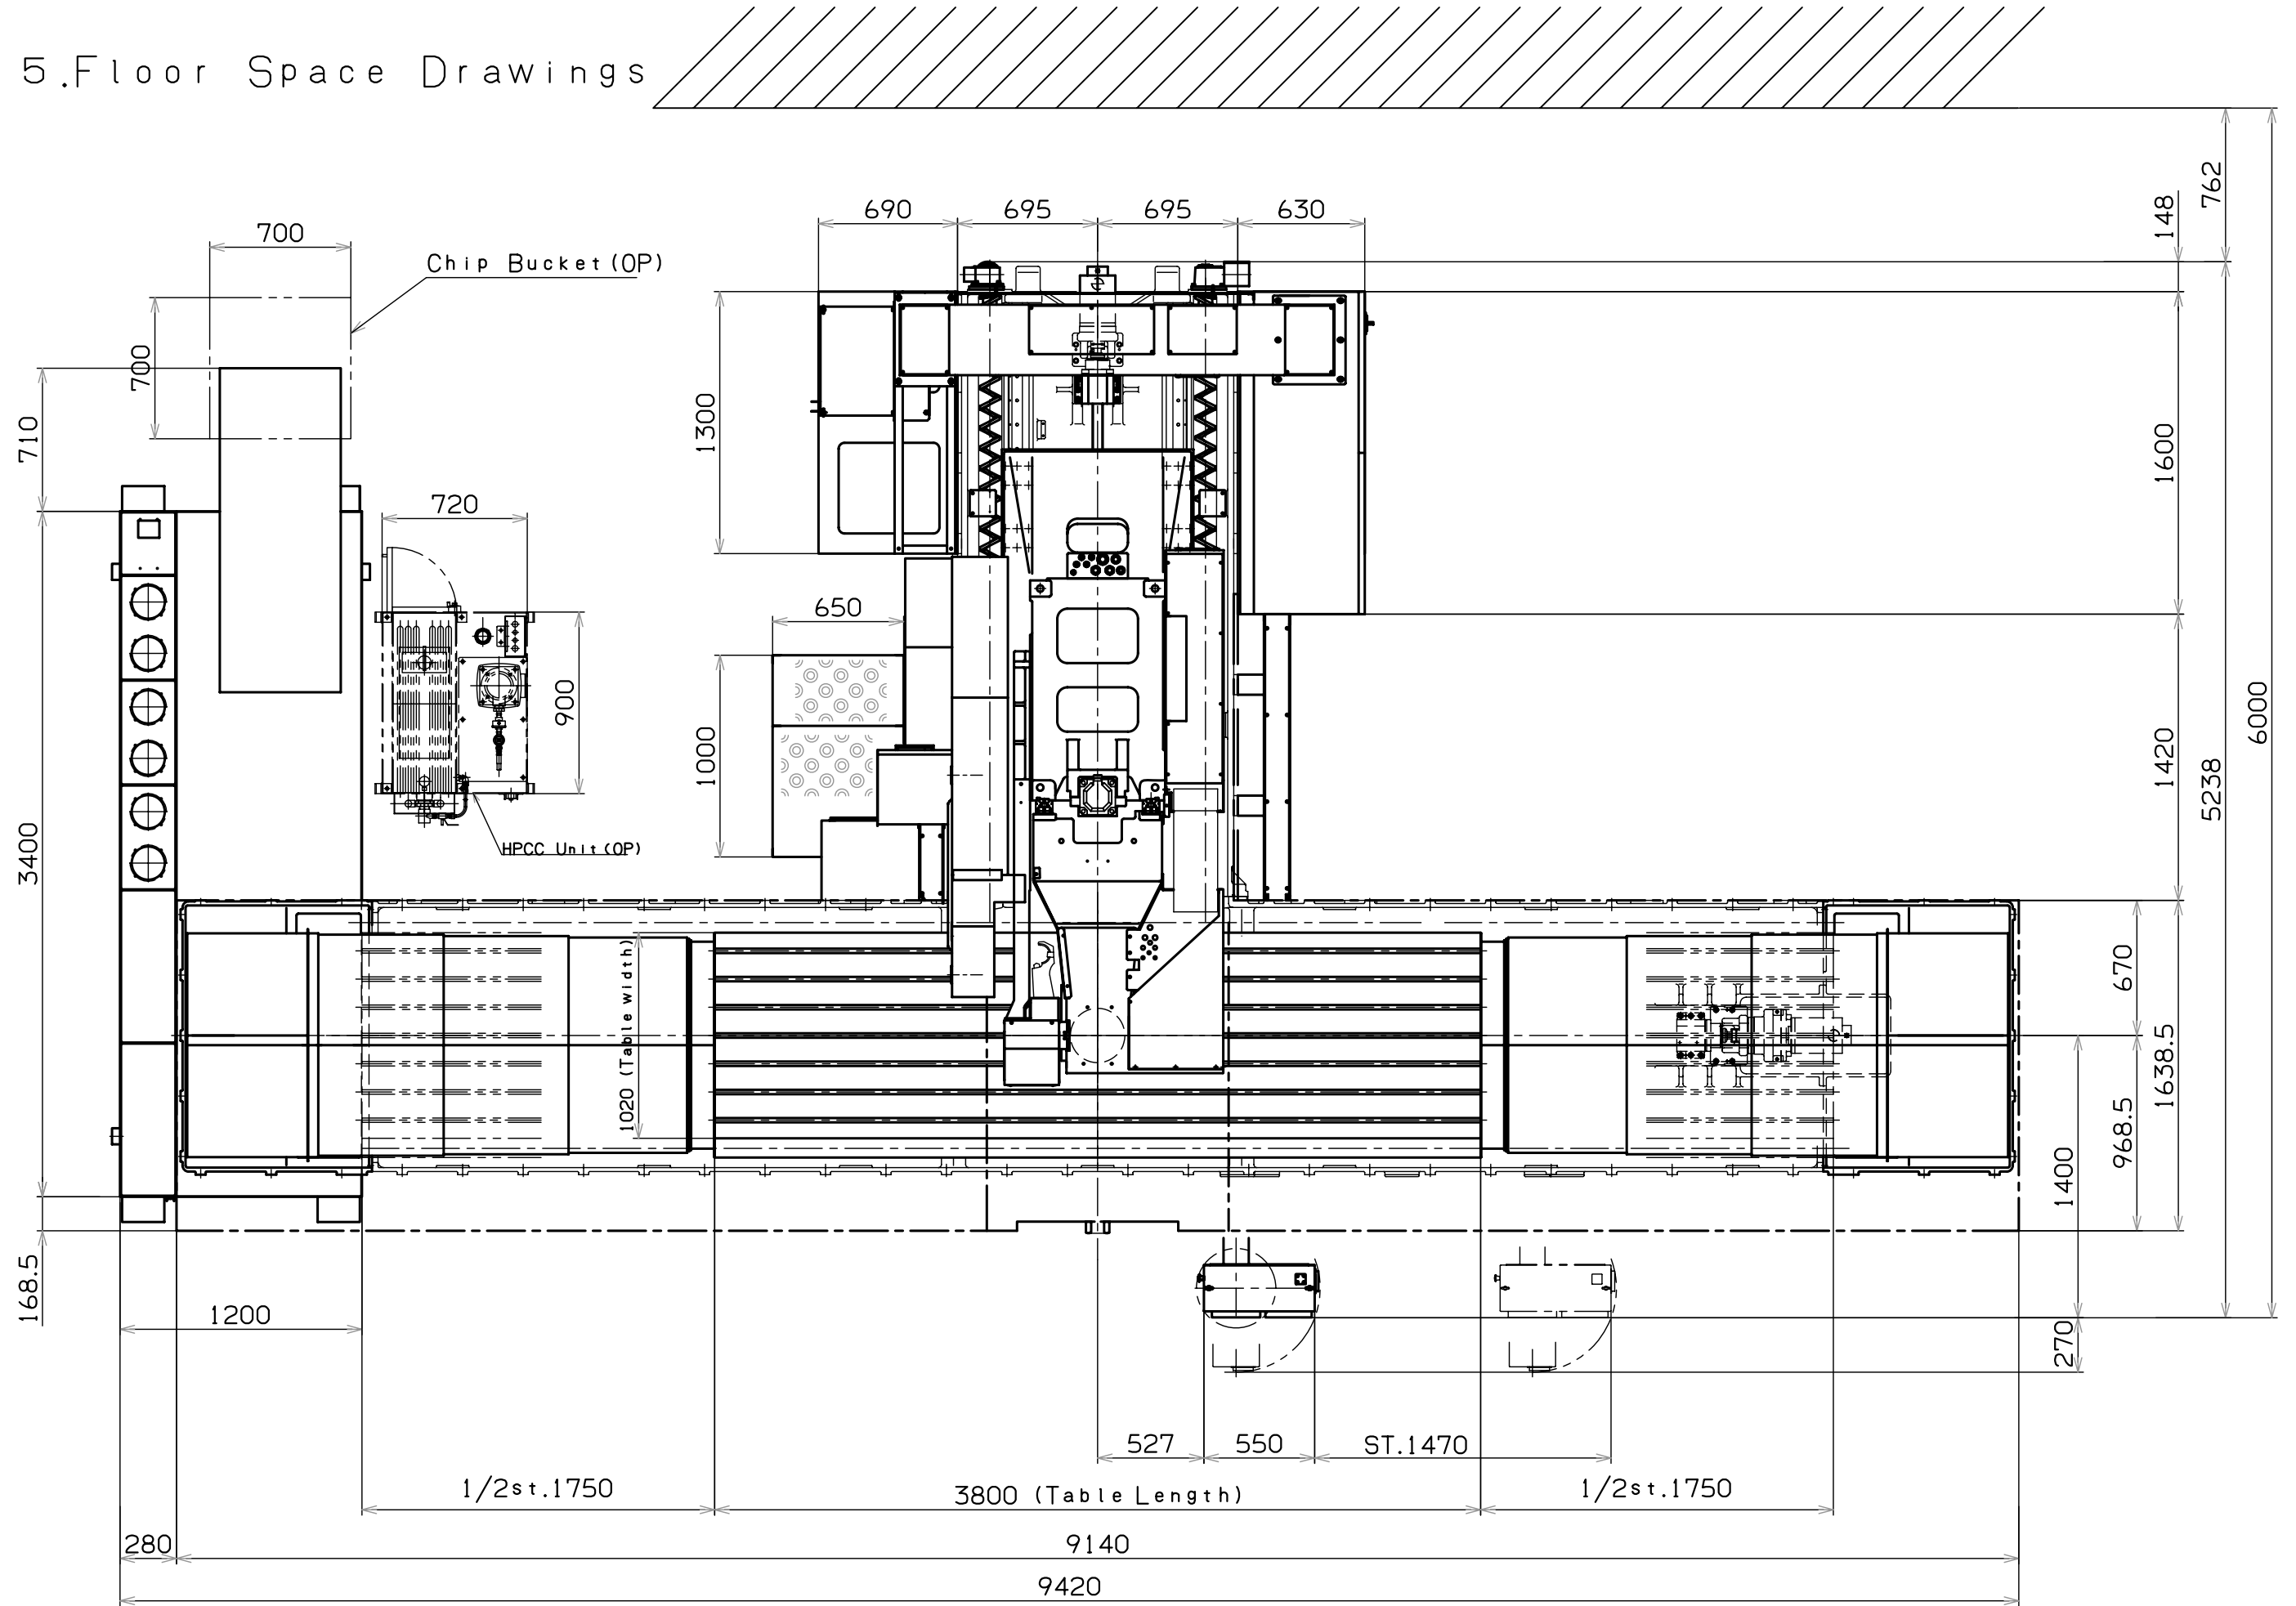

5. Floor Space Drawings

MC0176FS001A Floor Space Drawings MT00502 050516 1:30

KCV1000	MS12R, 35L, L/C (Hinge)	10
---------	-------------------------	----